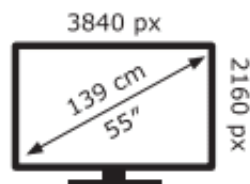

ENERG 

Panasonic

TX-55JZ2000E

109 kWh/1000h

ABCDEF**G**

122 kWh/1000h

2019/2013

TQF0EA0271